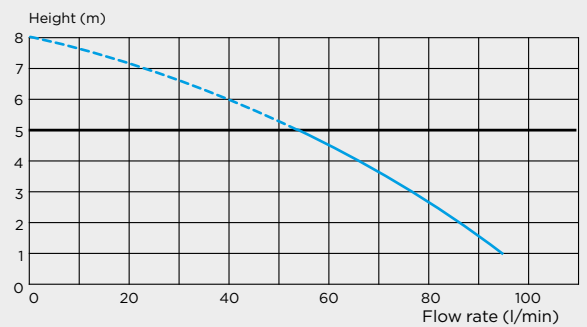

Used to add a complete bathroom.

The Sanipro XR can easily deal with a WC, wash basin, bidet and a power shower.

SANIPRO® XR

Inlets diameter	40 mm
Discharge pipework	22/28/32 mm
IP rating	IP 44
Electrical power supply	220-240 V / 50-60 Hz
Motor power	400 W
Weight	7 kg
Non-return valve included	
Active carbon filter included	

VERTICAL AND HORIZONTAL
DISCHARGE: ↑ 5m → 100m

BENEFITS

- Compact, neat and unobtrusive
- 3 inlets: one on each side and 1 top inlet
- Quiet technology