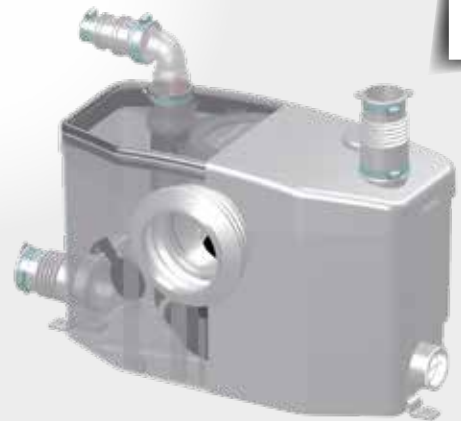

Used to add a complete bathroom.

The Sanipro XR can easily deal with a WC, wash basin, bidet and a power shower.

SANIPRO® XR

Inlets diameter	40 mm
Discharge pipework	22/28/32 mm
IP rating	IP 44
Electrical power supply	220-240 V / 50-60 Hz
Motor power	400 W
Weight	7 kg
Non-return valve included	
Active carbon filter included	

VERTICAL AND HORIZONTAL
DISCHARGE: ↑ 5m → 100m

BENEFITS

- Compact, neat and unobtrusive
- 3 inlets: one on each side and 1 top inlet
- Quiet technology