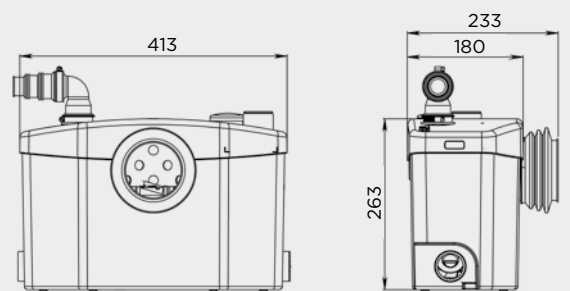

Used to add a complete bathroom.

The Sanipro XR can easily deal with a WC, wash basin, bidet and a power shower.

SANIPRO® XR

Inlets diameter	40 mm
Discharge pipework	22/28/32 mm
IP rating	IP 44
Electrical power supply	220-240 V / 50-60 Hz
Motor power	400 W
Weight	7 kg
Non-return valve included	
Active carbon filter included	

VERTICAL AND HORIZONTAL
DISCHARGE: ↑ 5m → 100m

BENEFITS

- Compact, neat and unobtrusive
- 3 inlets: one on each side and 1 top inlet
- Quiet technology